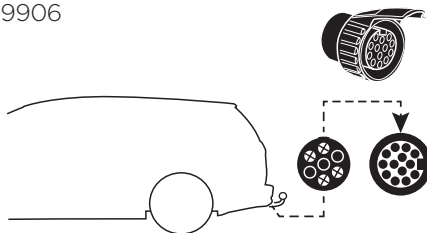

Thule 7-to-13-pin Adapter

9906