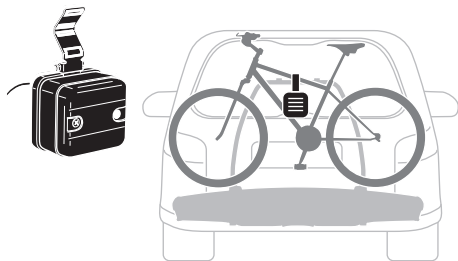

452  (x12)

Thule Carbon Frame Protector

984

Thule 3rd Brake Light 13pin

9904

Thule Number Plate

9762

Thule 7-to-13-pin Adapter